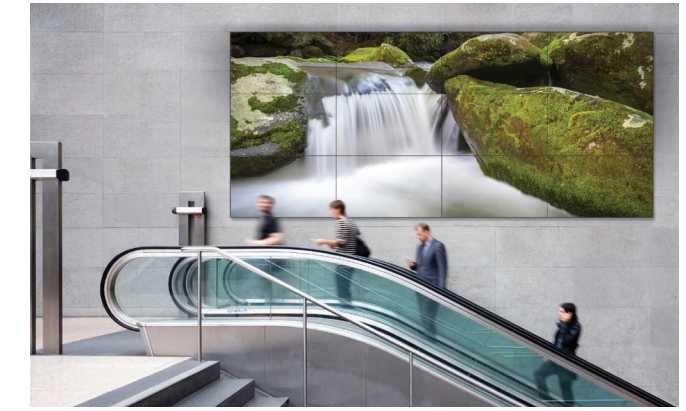

Video Walls

Immersive viewing experiences with best-in-class bezels

VL5F/VL7F | 55" 49"

- Full HD: 1,920 x 1,080
- Brightness: 500 nits (55"), 450 nits (49")
- B to B¹: 3.5 mm
- 24/7 operation

webOS_{4.0}